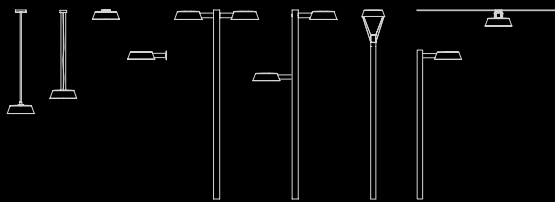

LUMINIS®

CLERMONT
UNIVERSAL ATTRACTION

EVERYWHERE YOU NEED TO BE

Clermont blurs the lines between outdoor and indoor luminaires. A curb to cube family approach puts the focus on a variety of mounting options to cover a range of exterior and interior lighting needs. From roadways to pathways, public parks to university campuses, parking lots to lobbies, Clermont has you covered. Mix and match lighting requirements with a consistent design aesthetic – outdoors and in.

Classic geometric form
shaped for design intent

Slim minimalism arm
for easy installation

Ø4" pole

Depth & volume of internal
reflector ensures space for
internal components with ease
of access for maintenance