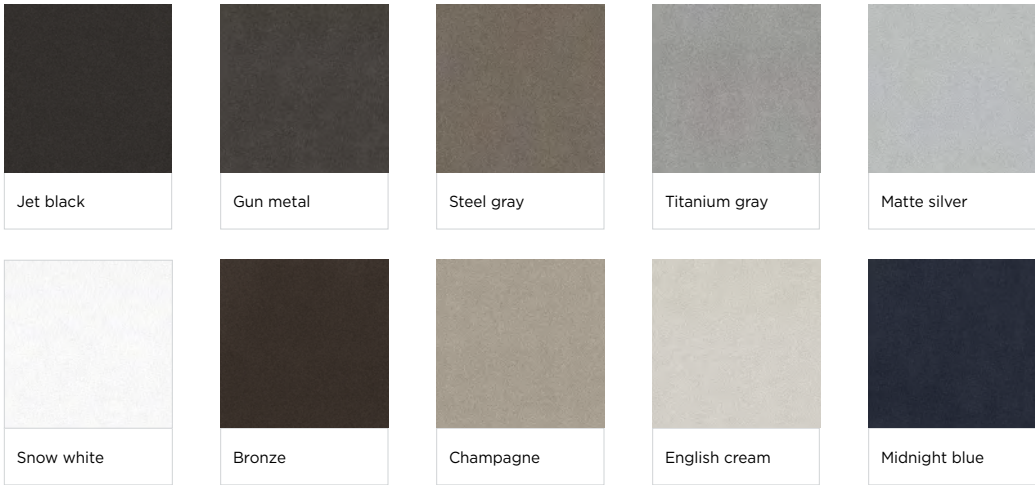

FEATURES, OPTIONS & FINISHES

STANDARD FINISHES

With our in-house powder coating experience, we offer numerous standard finishes and can color match custom colors allowing your vision to come to life.

- Indoor and outdoor
- 2 light engines available
- 7 mounting options available
- Performance engine up to 16,526 lumens
- Comfort engine up to 5,604 lumens
- Type II-III-IV-V distributions available
- 2700K, 3000K, 3500K and 4000K CCT
- Surge protector
- Fuse safety
- House side shield
- 347V
- Integrated emergency battery pack
- Tunable white
- Lifetime beyond 60,000 hours
- Available with nLight® option