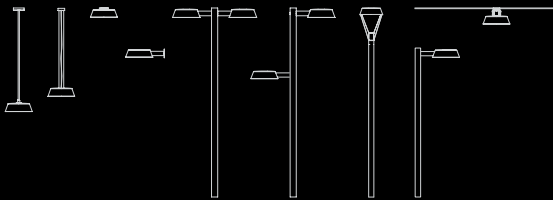

LUMINIS®

CLERMONT
UNIVERSAL ATTRACTION

EVERYWHERE YOU NEED TO BE

Clermont blurs the lines between outdoor and indoor luminaires. A curb to cube family approach puts the focus on a variety of mounting options to cover a range of exterior and interior lighting needs. From roadways to pathways, public parks to university campuses, parking lots to lobbies, Clermont has you covered. Mix and match lighting requirements with a consistent design aesthetic – outdoors and in.

Classic geometric form
shaped for design intent

Slim minimalism arm
for easy installation

Ø4" pole

Depth & volume of internal
reflector ensures space for
internal components with ease
of access for maintenance