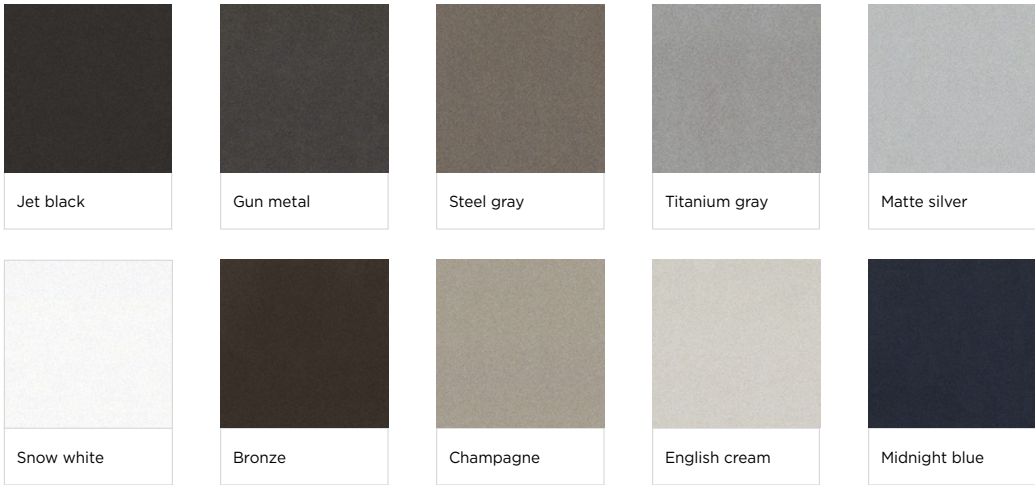

FEATURES, OPTIONS & FINISHES

STANDARD FINISHES

With our in-house powder coating experience, we offer numerous standard finishes and can color match custom colors allowing your vision to come to life.

- Indoor and outdoor
- 2 light engines available
- 7 mounting options available
- Performance engine up to 18,442 lumens
- Comfort engine up to 5,604 lumens
- Type II-III-IV-V distributions available
- 2700K, 3000K, 3500K and 4000K CCT
- Surge protector
- Fuse safety
- House side shield
- 347V
- Integrated emergency battery pack
- Tunable white
- Lifetime beyond 60,000 hours
- Available with nLight® option