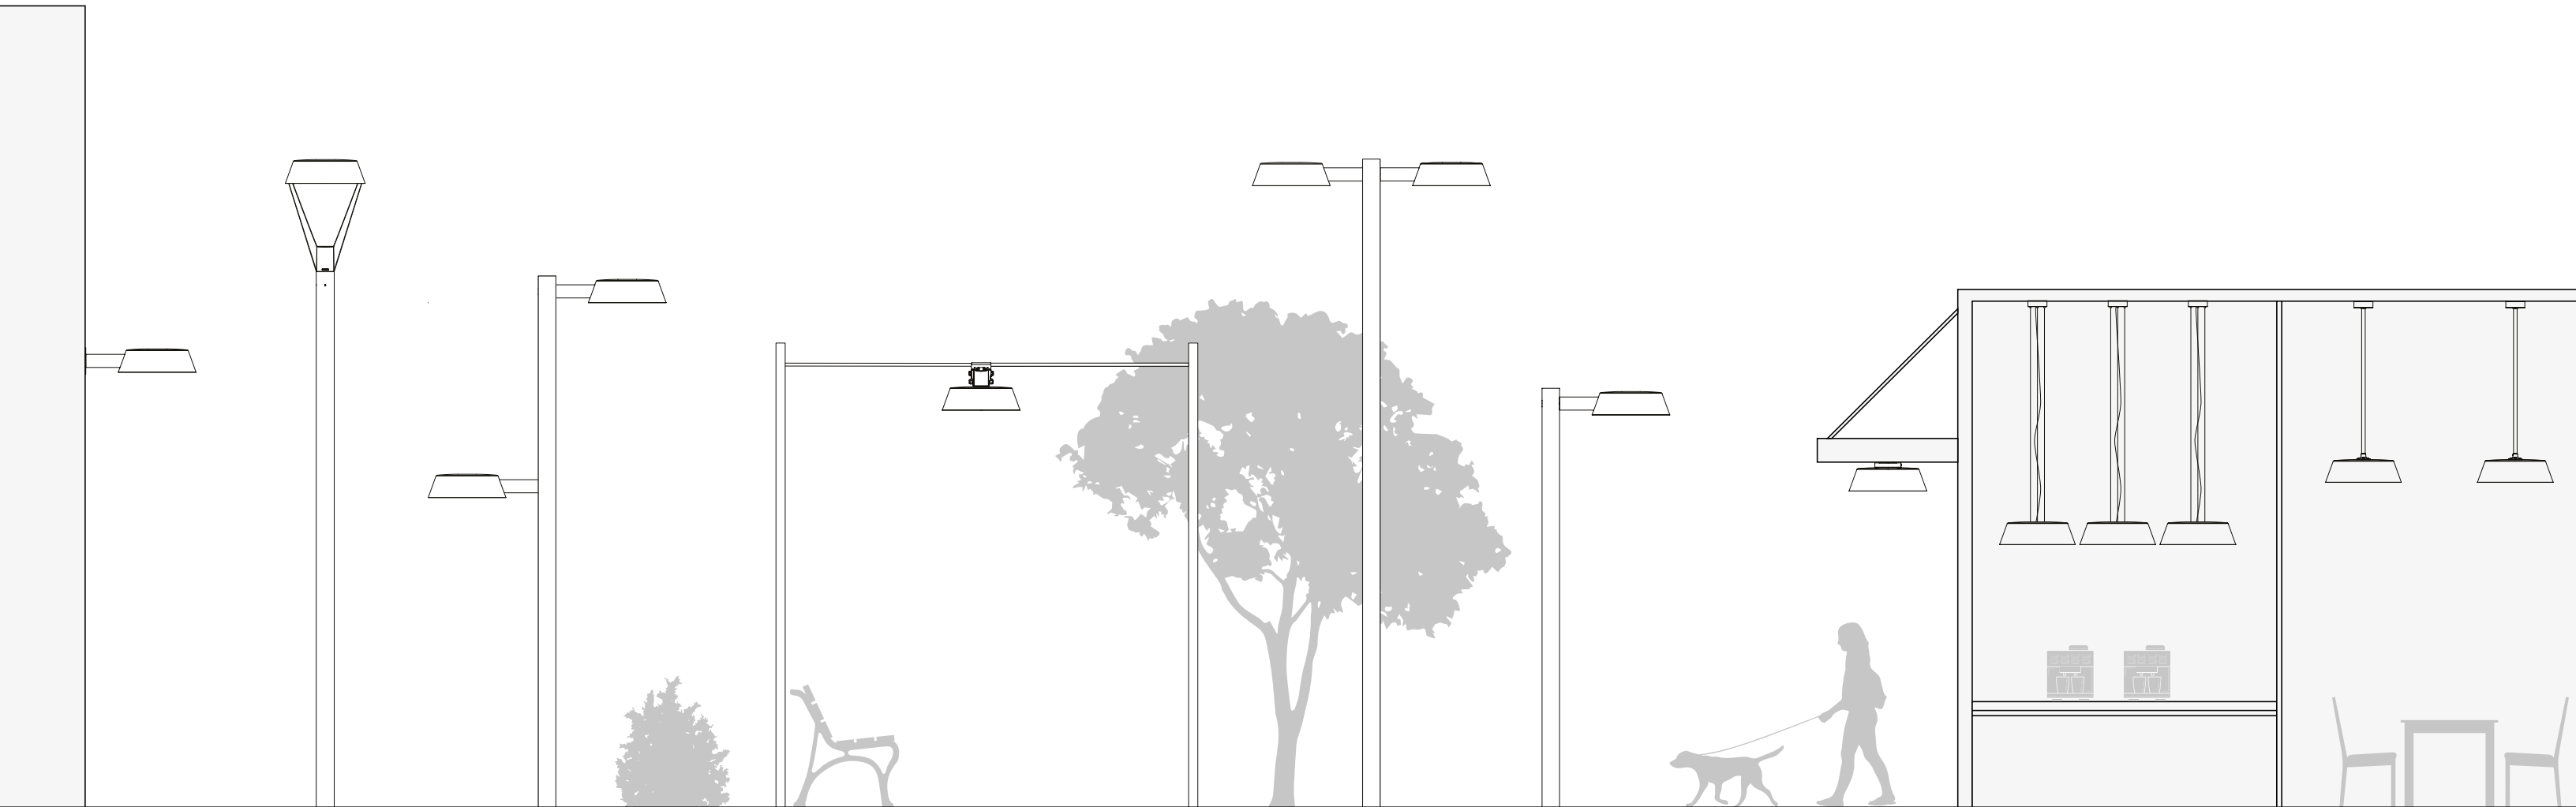

LUMINIS®

CLERMONT
UNIVERSAL ATTRACTION

EVERYWHERE YOU NEED TO BE

Clermont blurs the lines between outdoor and indoor luminaires. A curb to cube family approach puts the focus on a variety of mounting options to cover a range of exterior and interior lighting needs. From roadways to pathways, public parks to university campuses, parking lots to lobbies, Clermont has you covered. Mix and match lighting requirements with a consistent design aesthetic – outdoors and in.

BLEND IN – STAND OUT

Clermont's soft, curved lines are clean, elegant, timeless. The classic, geometric form is shaped for design for a variety of mounting options across limitless exterior and interior applications. With no visible screws or bolts, its charm lies in its simple sophistication, blending in while adding a presence.

Classic geometric form
shaped for design intent

Slim minimalism arm
for easy installation

Ø4" pole

Depth & volume of internal
reflector ensures space for
internal components with ease
of access for maintenance