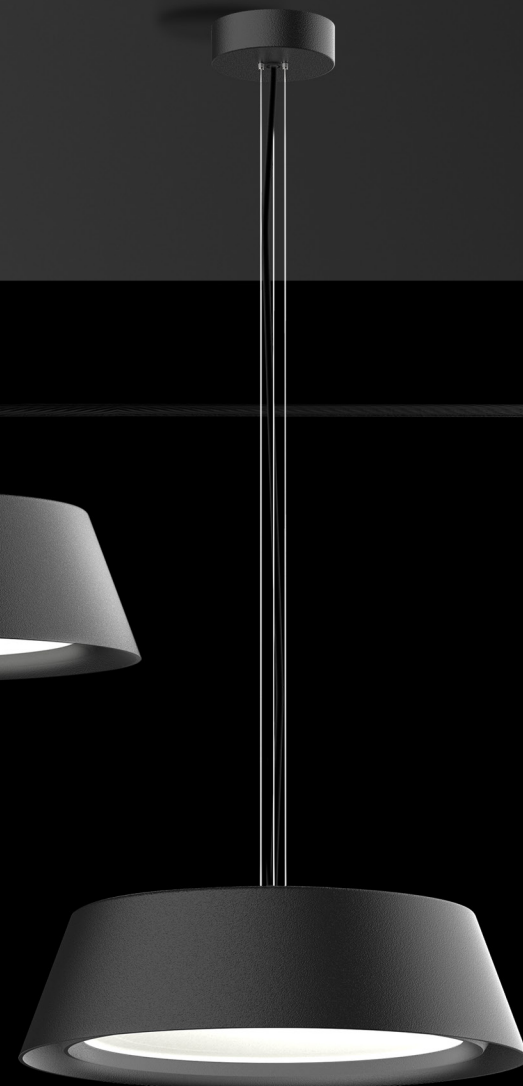

BLEND IN – STAND OUT

Clermont's soft, curved lines are clean, elegant, timeless. The classic, geometric form is shaped for design for a variety of mounting options across limitless exterior and interior applications. With no visible screws or bolts, its charm lies in its simple sophistication, blending in while adding a presence.

Classic geometric form
shaped for design intent

Slim minimalism arm
for easy installation

Ø4" pole

Depth & volume of internal
reflector ensures space for
internal components with ease
of access for maintenance

TYPE II

TYPE III

TYPE IV

TYPE V

AN INVITATION INDOORS

Carrying the design aesthetic indoors, Clermont luminaires beckon everyone to come inside, whether it's a reception area, hotel lobby, or office. The inviting illumination envelops, transforming big spaces with a welcoming ambiance that encourages people to connect.

STEM

AIRCRAFT
CABLE

CEILING

CATENARY

WALL
MOUNT

POST
TOP

POLE

FEATURES, OPTIONS & FINISHES